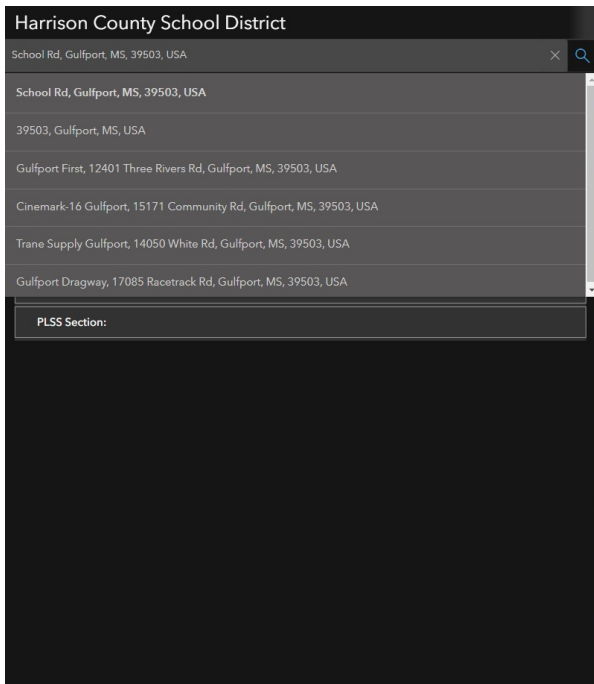

# WHERE WILL MY CHILD ATTEND SCHOOL?

Visit the HCSD website at [www.harrison.k12.ms.us](http://www.harrison.k12.ms.us)

CLICK ON THIS IMAGE ON THE TOP LEFT OF THE SCREEN

ENTER YOUR HOME ADDRESS HERE (STREET NUMBER, STREET NAME & CITY)

CLICK TO SELECT YOUR ADDRESS

The elementary school, middle school, and high school where your child will be attending will appear.